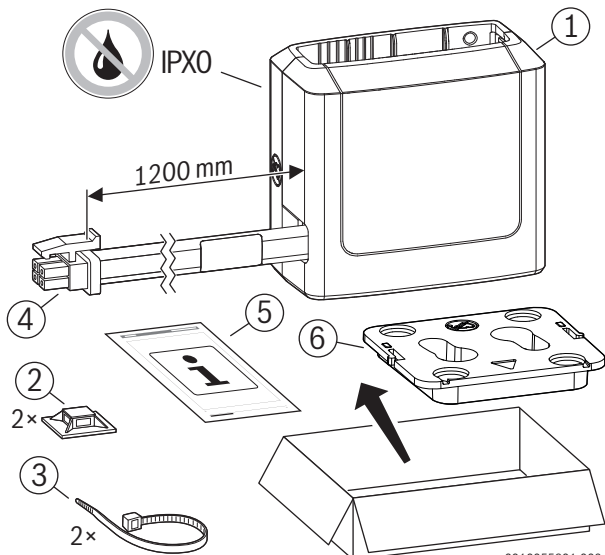

www.docs.bosch-thermotechnology.com/download/pdf/file/6721860655.pdf

1

0010044248-002

0010055905-002

8

Original Quality by Bosch Thermotechnik GmbH
Sophienstrasse 30-32
35576 Wetzlar, Germany

GB importer: Bosch Thermotechnology Ltd.
Cotswold Way, Warndon
Worcester WR4 9SW, United Kingdom